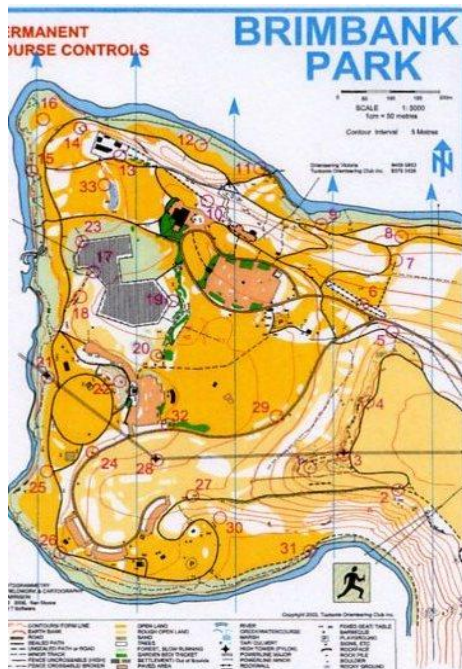

# 1. Brimbank Park Keilor

Ranger 9364 0500 Melways 14 H9

Parkland. 33 controls. posts with punches

Recommended starting locations  
Car Park A – large shelter  
Car Park B – large shelter  
                  small shelter  
Car Park C (seasonally closed)

Park facilities include Gas BBQ's, toilets,  
playgrounds, walking tracks, drinking  
water, Marybryng River.

Only contact Ranger if taking in 100+  
group.

Cedar post at Brimbank Park